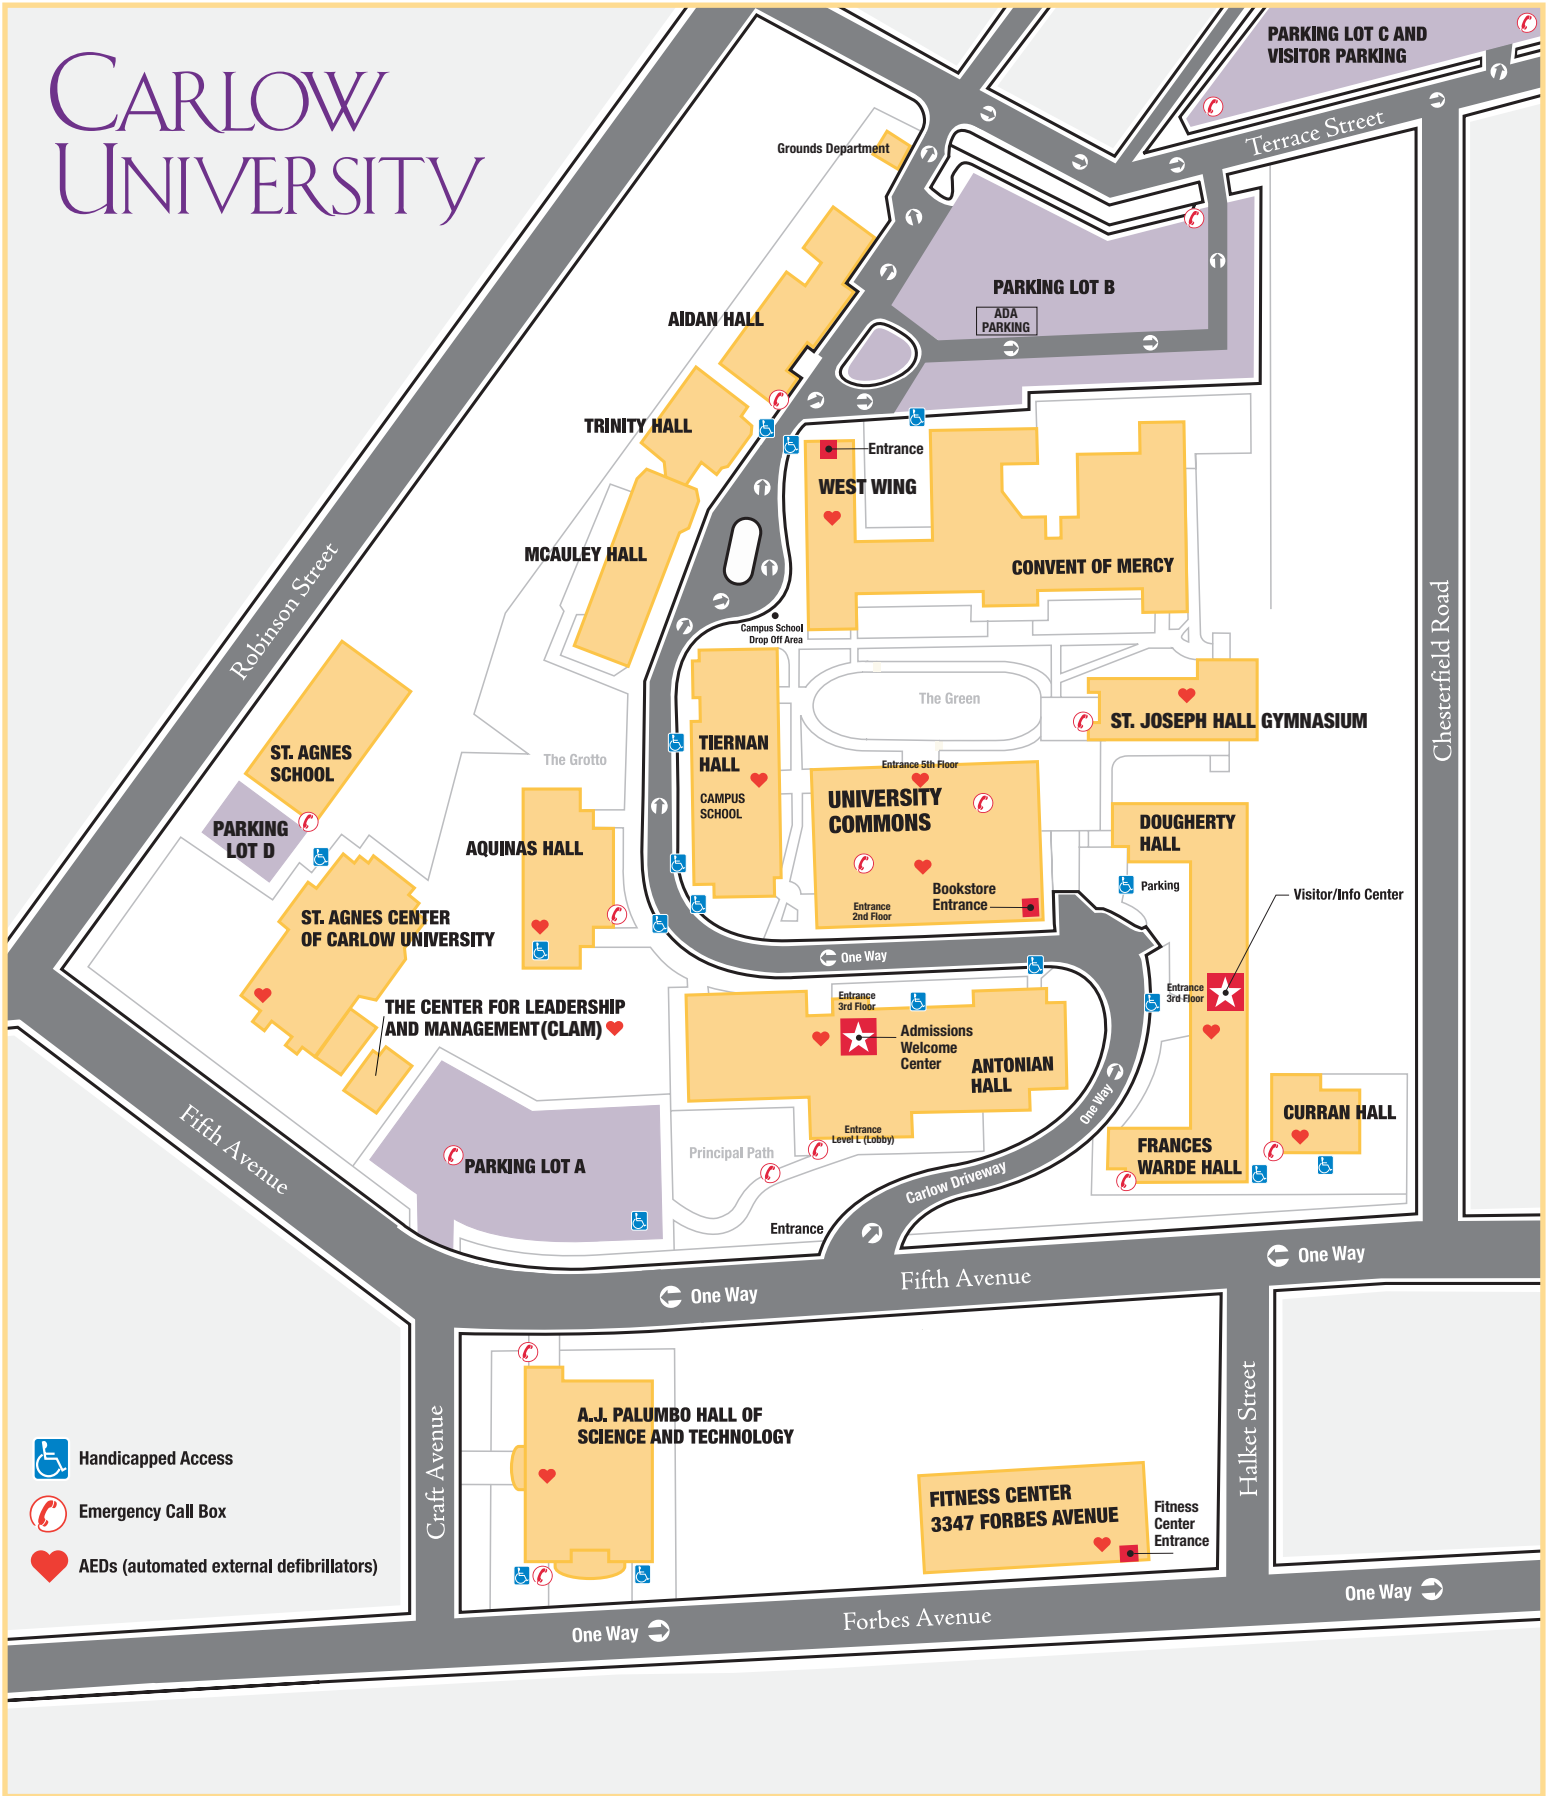

# CARLOW UNIVERSITY

-  Handicapped Access
-  Emergency Call Box
-  AEDs (automated external defibrillators)

## CAMPUS MAP

DIRECTORY ON REVERSE